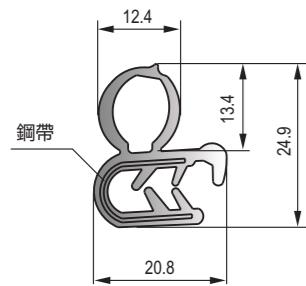

Self-gripping Sealing Strip With Steel Sheet
自夾緊式鋼帶密封條

DFT-013
黑色EPDM鋼帶密封條
Black EPDM sealing strip(with steel sheet)