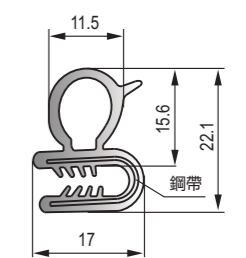

DFT-012
黑色EPDM鋼帶密封條
Black EPDM sealing strip(with steel sheet)