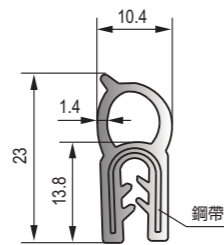

DFT-005
黑色EPDM鋼帶密封條
Black EPDM sealing strip(with steel sheet)