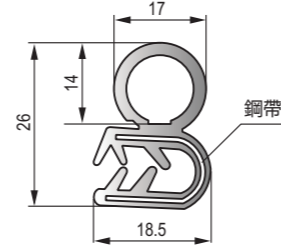

DFT-015
黑色EPDM鋼帶密封條
Black EPDM sealing strip(with steel sheet)