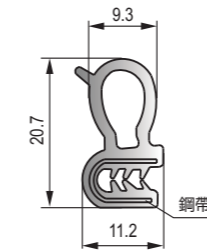

DFT-010
黑色EPDM鋼帶密封條
Black EPDM sealing strip(with steel sheet)