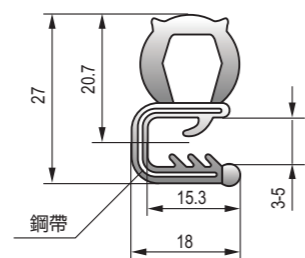

DFT-011
黑色EPDM鋼帶密封條
Black EPDM sealing strip(with steel sheet)

DFT-012
黑色EPDM鋼帶密封條
Black EPDM sealing strip(with steel sheet)

Self-gripping Sealing Strip With Steel Sheet
自夾緊式鋼帶密封條

DFT-013
黑色EPDM鋼帶密封條
Black EPDM sealing strip(with steel sheet)