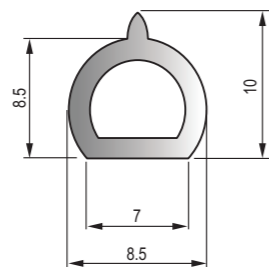

DFT-065
PVC密封膠條
PVC gasketing