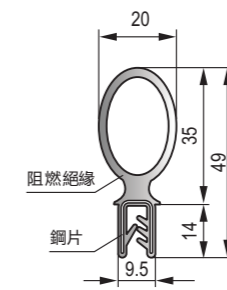

DFT-023
黑色EPDM鋼片密封條
Black EPDM sealing strip(with steel sheet)