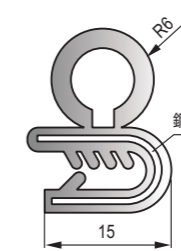

DFT-014
黑色EPDM鋼帶密封條
Black EPDM sealing strip(with steel sheet)

DFT-015
黑色EPDM鋼帶密封條
Black EPDM sealing strip(with steel sheet)

Self-gripping Sealing Strip With Steel Sheet
自夾緊式鋼帶密封條

DFT-019
黑色EPDM鋼帶密封條
Black EPDM sealing strip(with steel sheet)