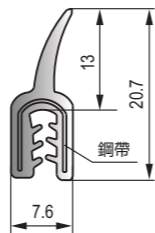

DFT-006
黑色EPDM鋼帶密封條
Black EPDM sealing strip(with steel sheet)