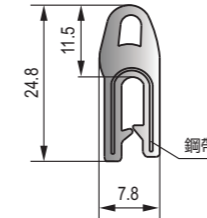

Self-gripping Sealing Strip With Steel Sheet
自夾緊式鋼帶密封條

DFT-007
黑色EPDM鋼帶密封條
Black EPDM sealing strip(with steel sheet)