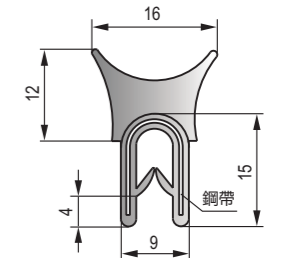

DFT-021
黑色EPDM鋼帶密封條
Black EPDM sealing strip(with steel sheet)