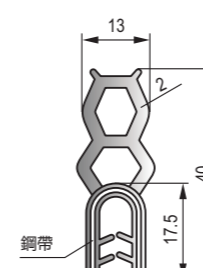

DFT-022
黑色EPDM鋼帶密封條
Black EPDM sealing strip(with steel sheet)