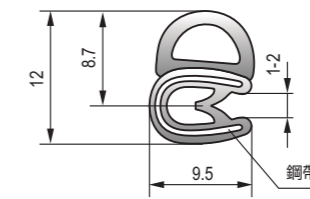

DFT-008
黑色EPDM鋼帶密封條
Black EPDM sealing strip(with steel sheet)