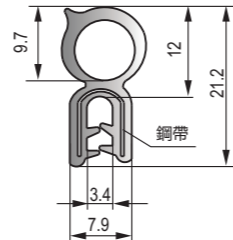

Self-gripping Sealing Strip With Steel Sheet
自夾緊式鋼帶密封條

DFT-001
黑色EPDM鋼帶密封條
Black EPDM sealing strip(with steel sheet)

DFT-002
黑色EPDM鋼帶密封條
Black EPDM sealing strip(with steel sheet)

DFT-003
黑色EPDM鋼帶密封條
Black EPDM sealing strip(with steel sheet)