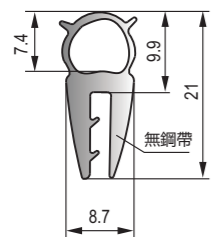

Self-gripping Sealing Strip With Steel Sheet
自夾緊式鋼帶密封條

DFT-007
黑色EPDM鋼帶密封條
Black EPDM sealing strip(with steel sheet)

DFT-008
黑色EPDM鋼帶密封條
Black EPDM sealing strip(with steel sheet)

DFT-009
黑色EPDM鋼帶密封條
Black EPDM sealing strip(with steel sheet)