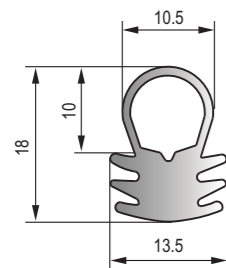

DFT-016
黑色EPDM密實發泡密封條
Black EPDM sealing strip