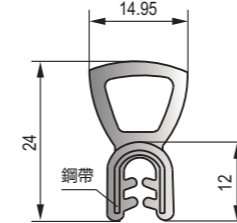

Self-gripping Sealing Strip With Steel Sheet
自夾緊式鋼帶密封條

DFT-019
黑色EPDM鋼帶密封條
Black EPDM sealing strip(with steel sheet)