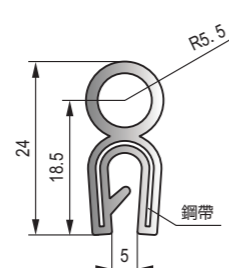

DFT-017
黑色EPDM鋼帶密封條
Black EPDM sealing strip(with steel sheet)