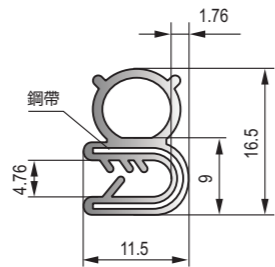

Self-gripping Sealing Strip With Steel Sheet
自夾緊式鋼帶密封條

DFT-001
黑色EPDM鋼帶密封條
Black EPDM sealing strip(with steel sheet)

DFT-002
黑色EPDM鋼帶密封條
Black EPDM sealing strip(with steel sheet)

DFT-003
黑色EPDM鋼帶密封條
Black EPDM sealing strip(with steel sheet)