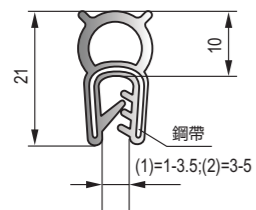

Self-gripping Sealing Strip With Steel Sheet
自夾緊式鋼帶密封條

DFT-001
黑色EPDM鋼帶密封條
Black EPDM sealing strip(with steel sheet)

DFT-002
黑色EPDM鋼帶密封條
Black EPDM sealing strip(with steel sheet)

DFT-003
黑色EPDM鋼帶密封條
Black EPDM sealing strip(with steel sheet)