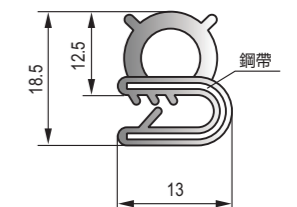

DFT-009
黑色EPDM鋼帶密封條
Black EPDM sealing strip(with steel sheet)